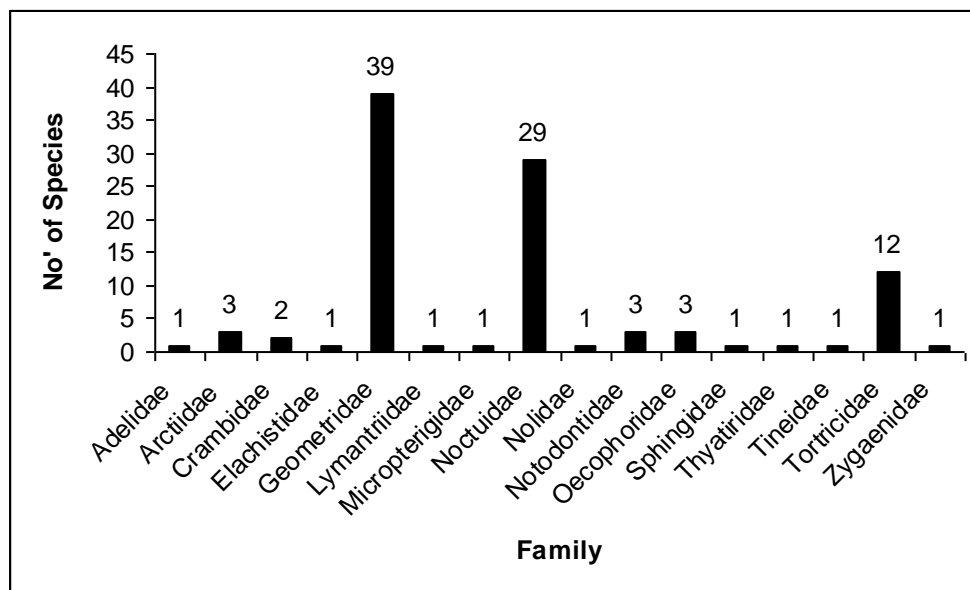

Figure 2. Number of species trapped per month

A similar trend to figure 2 can be seen in figure 3 with the number of moths caught per session peaking in June, with the lowest occurring in May and September.

Figure 3. Average number (\pm SD) of moths trapped per month.

Figure 4 No of species represented per family

Of the macro species, the Geometridae were the most highly represented with 38 species, followed by the Noctuidae with 29 species. This contrasts to Ken Bonds results who found more Noctuidae (38) than Geometridae (33). For a full breakdown of species, and their corresponding locations, quantities, and dates please see appendix 1.

DISCUSSION

While a wide range of species were trapped, adding to the reserve species list by 60, the only true species of note was Dwarf Pug *Eupithecia tantillaria*. This species is listed as a scarce species in Ireland, with just 23 records (Moths Ireland, 2010). It is found locally in Britain in coniferous plantations, and likewise, here, it was found in Mrs. Wanda Ronan's Garden in a section where conifers, particularly Scot's Pine abound (see figure code F, figure 1).

A clear pattern arises in both the number of species and average number of individuals per trap in each month (see figures 2 & 3). With regard to both aspects, numbers rose from May to peak in June, before gradually declining in August, reaching a minimum in September. This may reflect average temperatures per month, with many species preferring warmer temperatures to hatch.