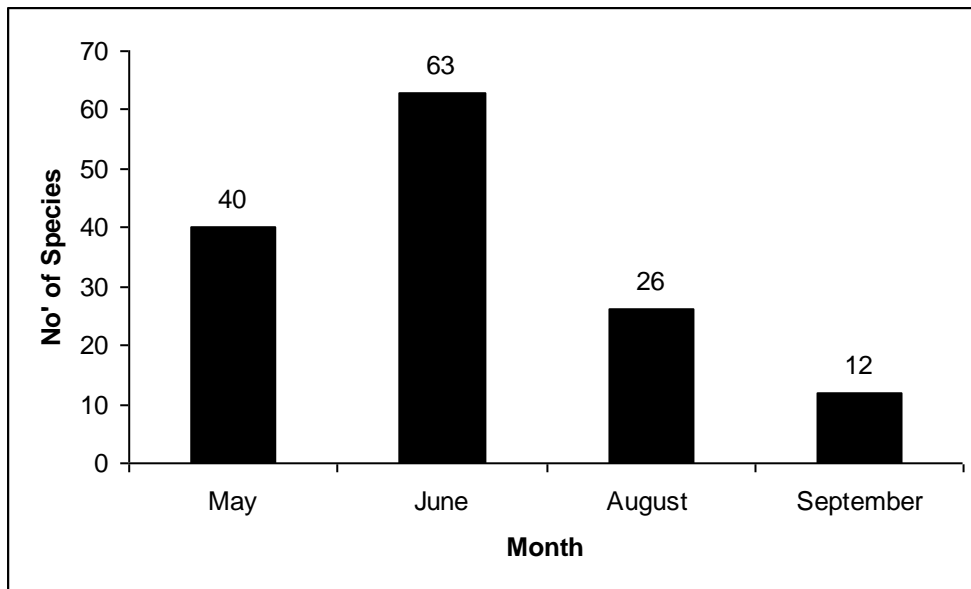

RESULTS

A total of 98 species were recorded during the total survey period of which 60 were not previously recorded on the reserve. This brings the total number of species officially documented on the reserve to 188 species. The number of species trapped rose from 40 species in May, peaking at 63 species in June before dropping to 26 species in August, with just 12 species recorded in September (see figure 2).

Figure 2. Number of species trapped per month

A similar trend to figure 2 can be seen in figure 3 with the number of moths caught per session peaking in June, with the lowest occurring in May and September.