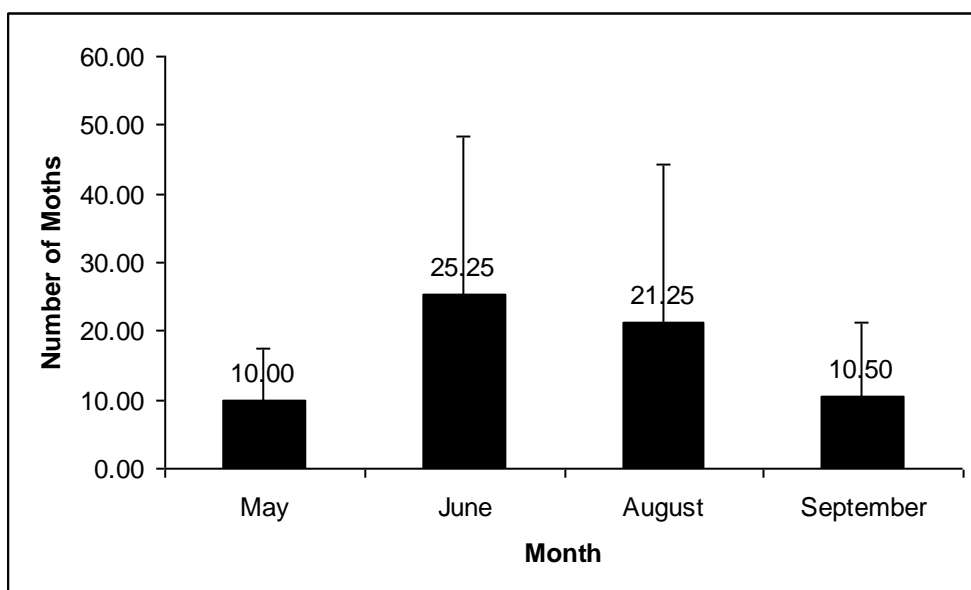

RESULTS

A total of 98 species were recorded during the total survey period of which 60 were not previously recorded on the reserve. This brings the total number of species officially documented on the reserve to 188 species. The number of species trapped rose from 40 species in May, peaking at 63 species in June before dropping to 26 species in August, with just 12 species recorded in September (see figure 2).

Figure 2. Number of species trapped per month

A similar trend to figure 2 can be seen in figure 3 with the number of moths caught per session peaking in June, with the lowest occurring in May and September.

Figure 3. Average number (\pm SD) of moths trapped per month.

Figure 4 No of species represented per family

Of the macro species, the Geometridae were the most highly represented with 38 species, followed by the Noctuidae with 29 species. This contrasts to Ken Bonds results who found more Noctuidae (38) than Geometridae (33). For a full breakdown of species, and their corresponding locations, quantities, and dates please see appendix 1.

A clear pattern arises in both the number of species and average number of individuals per trap in each month (see figures 2 & 3). With regard to both aspects, numbers rose from May to peak in June, before gradually declining in August, reaching a minimum in September. This may reflect average temperatures per month, with many species preferring warmer temperatures to hatch.